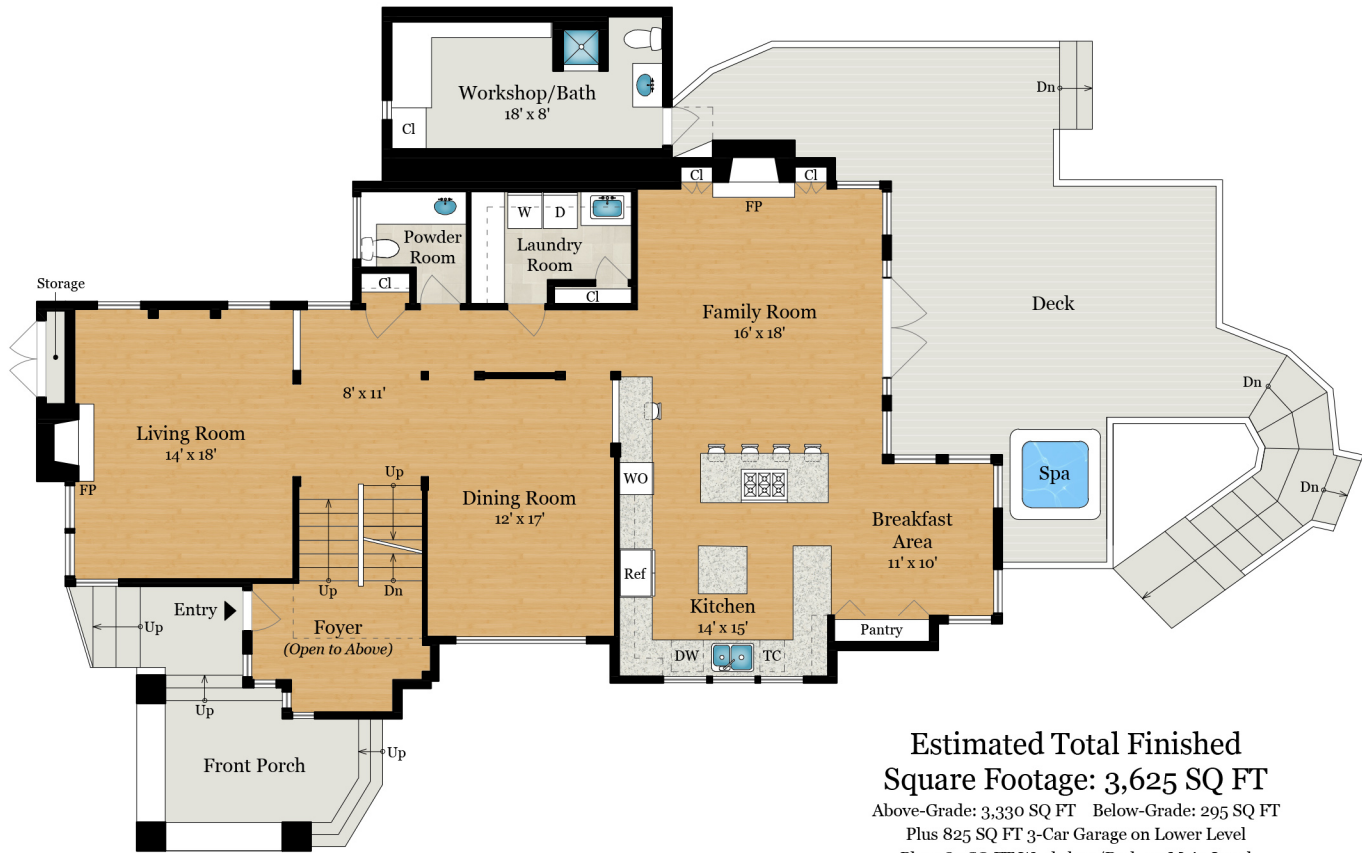

# 30 THUNDERBIRD DRIVE

NOVATO, CA 94949

**MAIN LEVEL**  
1,620 SQ FT

**Estimated Total Finished  
Square Footage: 3,625 SQ FT**

Above-Grade: 3,330 SQ FT Below-Grade: 295 SQ FT  
Plus 825 SQ FT 3-Car Garage on Lower Level  
Plus 185 SQ FT Workshop/Bath on Main Level  
Plus 10 SQ FT Storage on Main Level  
*Calculated per ANSI Standard Z765-2003.*

\* Estimated Total Finished & Unfinished Square Footage: 4,645 SQ FT

**UPPER LEVEL**  
1,710 SQ FT